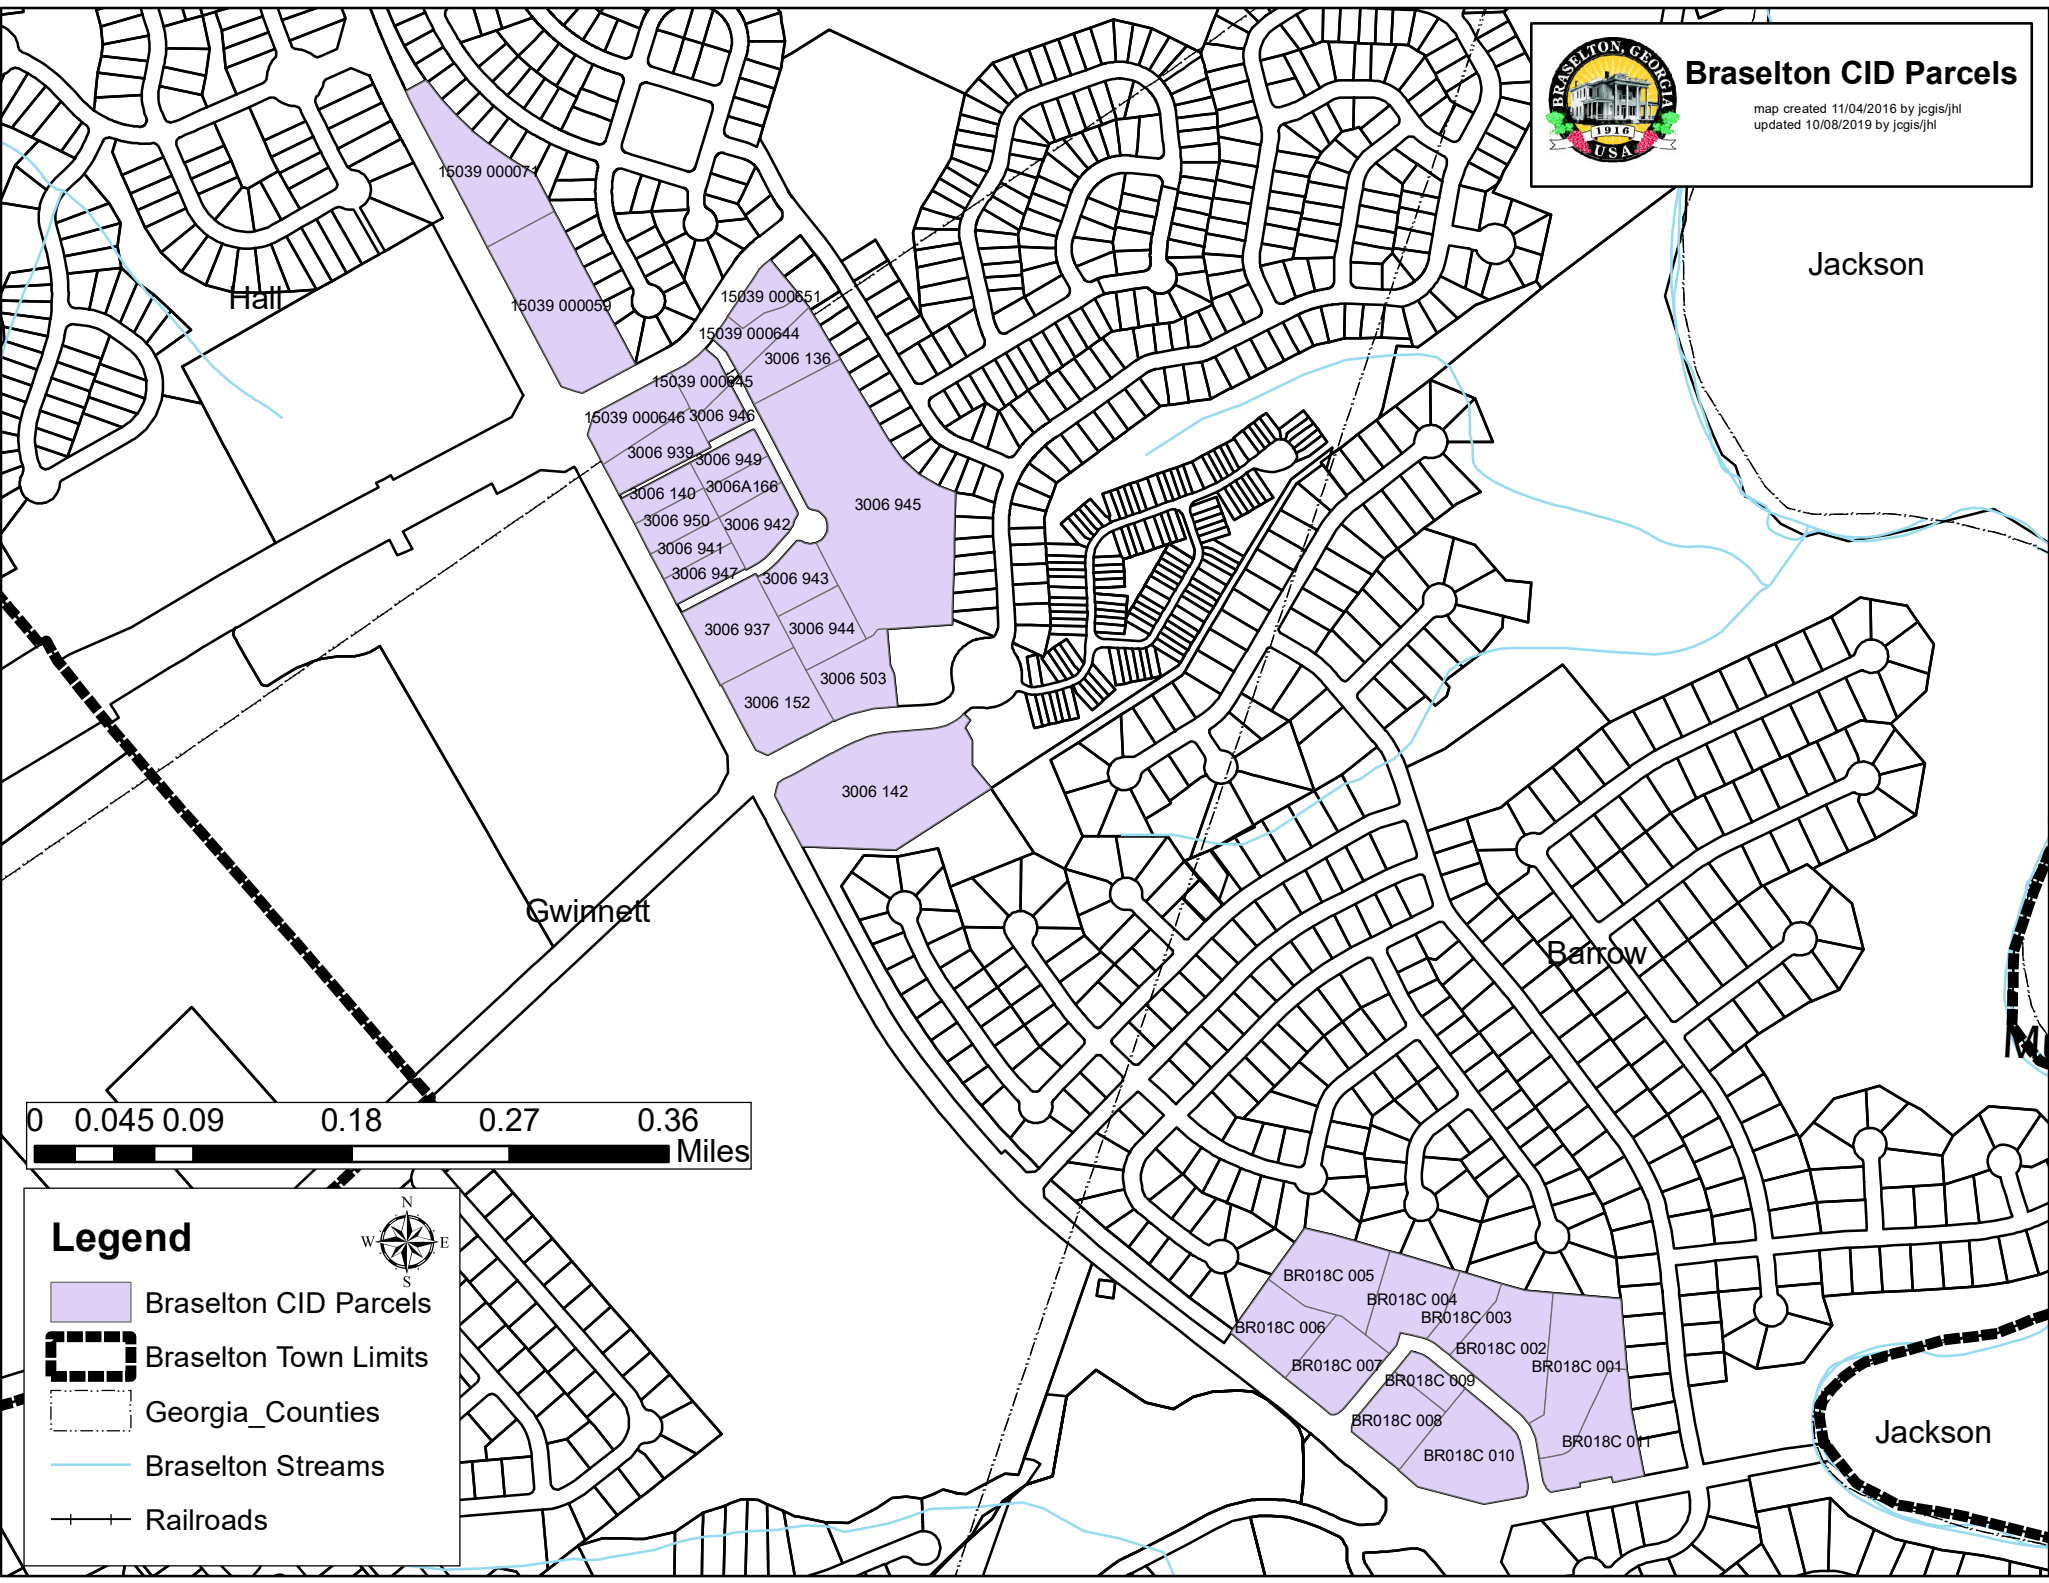

Braselton CID Parcels

map created 11/04/2016 by jcgis/jhl
updated 10/08/2019 by jcgis/jhl

Legend

- Braselton CID Parcels
- Braselton Town Limits
- Georgia_Counties
- Braselton Streams
- Railroads